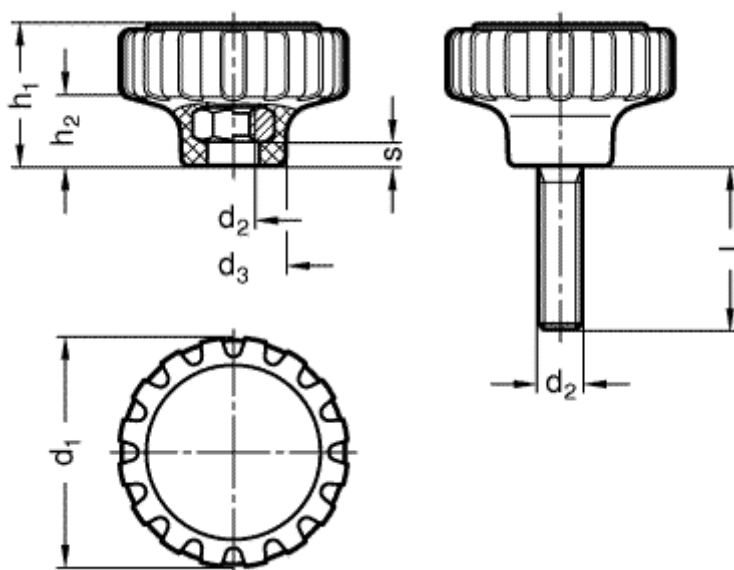

Article number: 201138001

Description: E+G Knurled knob
GN 7336-34-M6-11-ST

Measures

d1 = 34
d2 = M 6
d3 = 16
h1 = 20
h2 = 10,5
l = 11
s = 5